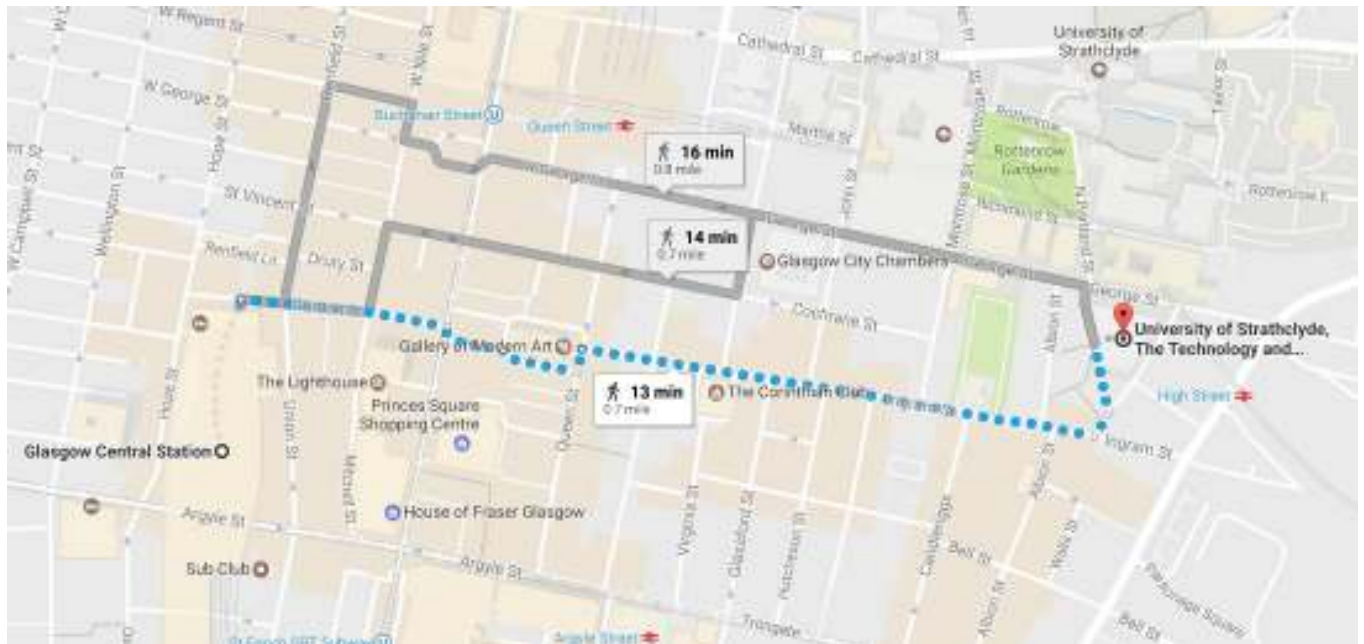

Glasgow Central Station to TIC on foot

From Glasgow Central Station walk 26ft north towards Gordon St

Turn right onto Gordon Street and walk 100ft to Buchanan St

Turn right onto Buchanan St and walk 43ft to Exchange Pl

Turn left onto Exchange Pl and walk 210 to Royal Exchange Square

Walk slight right onto Royal Exchange Square and walk 285ft to Queen St

Turn left onto Queen St and walk 85ft to Ingram St

Turn right onto Ingram St and walk 300ft to Shuttle St

Turn left onto Shuttle St and walk 92ft, the TIC will be on your left hand side