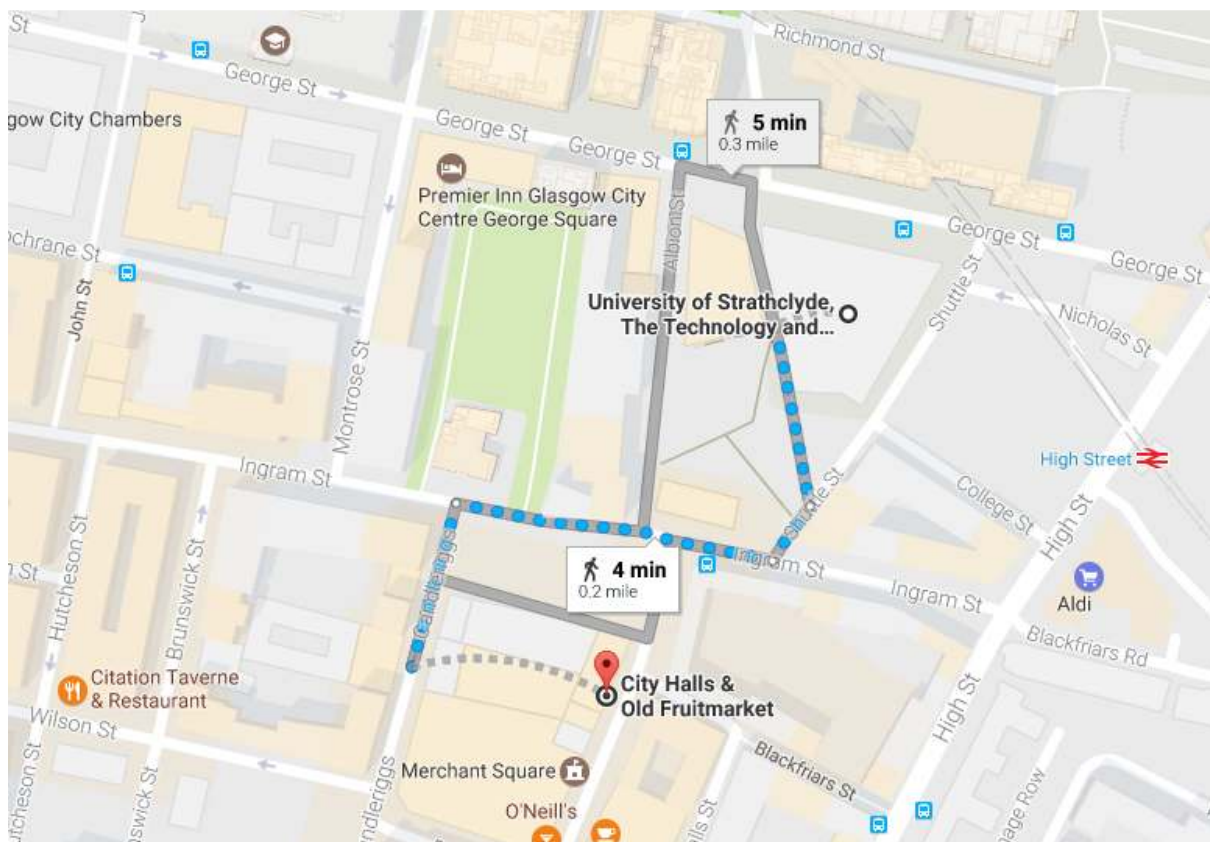

PSA CONFERENCE 2017 – VENUE DIRECTIONS

The Technology and Innovation Centre (TIC) – City Halls & Old Fruitmarket

Walk from TIC 256ft south towards Shuttle St

Turn right into Shuttle street and walk 92ft to Ingram St

Turn right into Ingram St and walk 453ft to Candleriggs

Turn left onto Candleriggs and walk 240ft until you reach

City Halls & Old Fruitmarket on your left hand side

TIC – Blackfriars Bar

Walk from TIC 256ft south towards Shuttle St

Turn right onto Shuttle street and walk 92ft to Ingram St

Turn right onto Ingram St and walk 148ft to Albion St

Turn left onto Albion Street and walk 100ft to Bell Street

Turn right onto Bell street and walk 43ft until you reach Blackfriars Bar on your left hand side

Walk from Metropolitan College bus station to George Street

Turn left onto George Street and walk 300ft until you reach the TIC on your right hand side