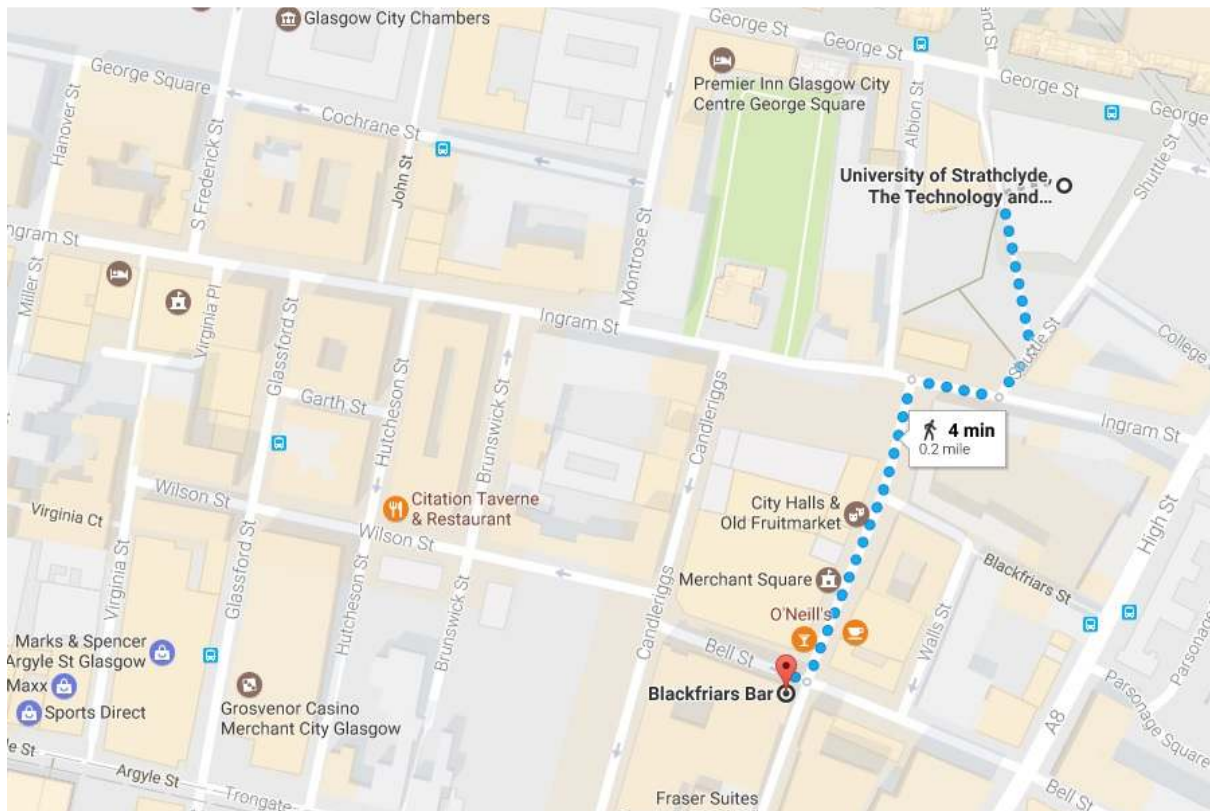

Turn right into Ingram St and walk 453ft to Candleriggs

Turn left onto Candleriggs and walk 240ft until you reach

City Halls & Old Fruitmarket on your left hand side

TIC – Blackfriars Bar

Walk from TIC 256ft south towards Shuttle St

Turn right onto Shuttle street and walk 92ft to Ingram St

Turn right onto Ingram St and walk 148ft to Albion St

Turn left onto Albion Street and walk 100ft to Bell Street

Turn right onto Bell street and walk 43ft until you reach Blackfriars Bar on your left hand side

Glasgow Central Station to TIC on foot

From Glasgow Central Station walk 26ft north towards Gordon St

Turn right onto Gordon Street and walk 100ft to Buchanan St

Turn right onto Buchanan St and walk 43ft to Exchange Pl

Walk from Metropolitan College bus station to George Street

Turn left onto George Street and walk 300ft until you reach the TIC on your right hand side